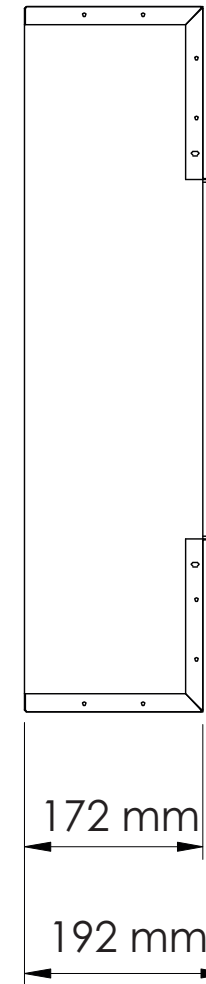

TECHNICAL SPECIFICATIONS		
VOLTS	120	
AMPS	12.5	
WATTS	1500	
HEATER	HIGH	1500 watts
	LOW	750 watts
NO HEATER	22 watts	
LAMPS	QUANTITY	LED
	WATTS	
	TOTAL WATTS	22 watts
ROTOR MOTOR	1 at 5 watts	
HEIGHT, WIDTH, DEPTH	23 1/2 x 48 1/2 x 6 3/4	
GLASS VIEWING OPENING	12" x 45 1/4"	
SURROUND SIZE	15 3/4" x 49 1/4"	
SHIPPING SIZE	25 1/4 x 59 3/4 x 9 3/4"	
SHIPPING WEIGHT	UNIT	106 lbs
	GLASS FRONT	Included
PLUG LOCATION	Left Side	
CORD LENGTH	76"	
APPROX. HEATING AREA	400 sq ft	

Amantii

SERIES BUILT IN	MODEL BI-50-SLIM		REV 1
SCALE 1" = 1'-0"	DATE: 7/1/2015		SHEET 1 OF 1

TECHNICAL SPECIFICATIONS		
VOLTS		120
AMPS		12.5
WATTS		1500
HEATER	HIGH	1500 watts
	LOW	750 watts
NO HEATER		22 watts
LAMPS	QUANTITY	LED
	WATTS	
	TOTAL WATTS	22 watts
ROTOR MOTOR		1 at 5 watts
HEIGHT, WIDTH, DEPTH		60 x 123.5 x 17.2 cm
GLASS VIEWING OPENING		30.2 x 114.9 cm
SURROUND SIZE		40.1 x 124.9 cm
SHIPPING SIZE		64 x 151.3 x 24.8 cm
SHIPPING WEIGHT	UNIT	48 kg
	GLASS FRONT	Included
PLUG LOCATION		Left Side
CORD LENGTH		193 cm
APPROX. HEATING AREA		37 sqm

Amantii

SERIES	MODEL		REV
BUILT IN	BI-50-SLIM		1
SCALE 1:12	DATE: 7/1/2015	SHEET 1 OF 1	