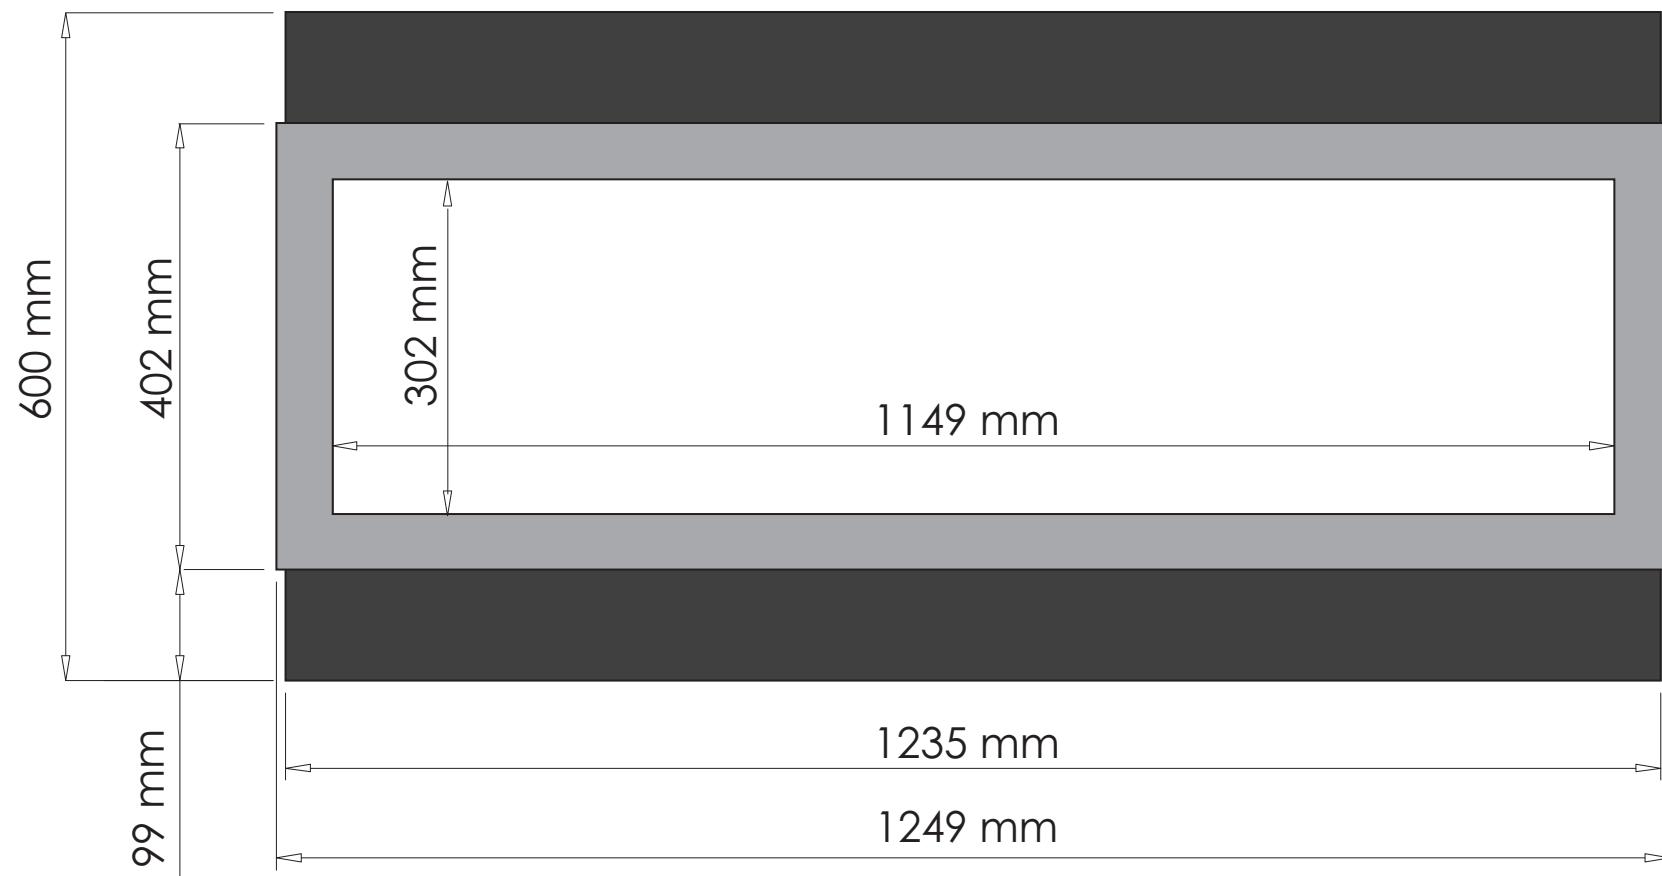

TECHNICAL SPECIFICATIONS		
VOLTS	120	
AMPS	12.5	
WATTS	1500	
HEATER	HIGH	1500 watts
	LOW	750 watts
NO HEATER	22 watts	
LAMPS	QUANTITY	LED
	WATTS	
	TOTAL WATTS	22 watts
ROTOR MOTOR	1 at 5 watts	
HEIGHT, WIDTH, DEPTH	23 1/2 x 48 1/2 x 6 3/4	
GLASS VIEWING OPENING	12" x 45 1/4"	
SURROUND SIZE	15 3/4" x 49 1/4"	
SHIPPING SIZE	25 1/4 x 59 3/4 x 9 3/4"	
SHIPPING WEIGHT	UNIT	106 lbs
	GLASS FRONT	Included
PLUG LOCATION	Left Side	
CORD LENGTH	76"	
APPROX. HEATING AREA	400 sq ft	

Amantii

SERIES BUILT IN	MODEL BI-50-SLIM		REV 1
SCALE 1" = 1'-0"	DATE: 7/1/2015		SHEET 1 OF 1

TECHNICAL SPECIFICATIONS		
VOLTS		120
AMPS		12.5
WATTS		1500
HEATER	HIGH	1500 watts
	LOW	750 watts
NO HEATER		22 watts
LAMPS	QUANTITY	LED
	WATTS	
	TOTAL WATTS	22 watts
ROTOR MOTOR		1 at 5 watts
HEIGHT, WIDTH, DEPTH		60 x 123.5 x 17.2 cm
GLASS VIEWING OPENING		30.2 x 114.9 cm
SURROUND SIZE		40.1 x 124.9 cm
SHIPPING SIZE		64 x 151.3 x 24.8 cm
SHIPPING WEIGHT	UNIT	48 kg
	GLASS FRONT	Included
PLUG LOCATION		Left Side
CORD LENGTH		193 cm
APPROX. HEATING AREA		37 sqm

Amantii

SERIES	MODEL		REV
BUILT IN	BI-50-SLIM		1
SCALE 1:12	DATE: 7/1/2015	SHEET 1 OF 1	