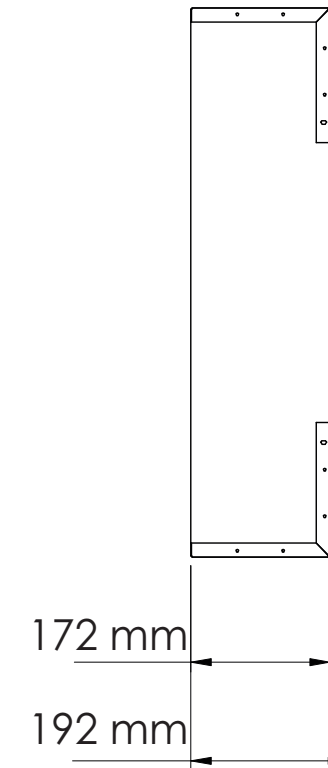

TECHNICAL SPECIFICATIONS		
VOLTS	120	
AMPS	12.5	
WATTS	1500	
HEATER	HIGH	1500 watts
	LOW	750 watts
NO HEATER	22 watts	
LAMPS	QUANTITY	LED
	WATTS	
	TOTAL WATTS	22 watts
ROTOR MOTOR	1 at 5 watts	
HEIGHT, WIDTH, DEPTH	23 1/2 x 72 1/4 x 6 3/4	
GLASS VIEWING OPENING	12 x 68 3/4	
SURROUND SIZE	15 3/4 x 72 3/4	
SHIPPING SIZE	25 1/4 x 83 1/4 x 9 3/4	
SHIPPING WEIGHT	150 lbs	
GLASS FRONT	UNIT	
		Included
PLUG LOCATION	Left Side	
CORD LENGTH	76"	
APPROX. HEATING AREA	400 sq ft	

SERIES BUILT IN	MODEL BI-72-SLIM		REV 1
SCALE 1" = 1'-0"	DATE: 7/1/2015		SHEET 1 OF 1

TECHNICAL SPECIFICATIONS		
VOLTS	120	
AMPS	12.5	
WATTS	1500	
HEATER	HIGH	1500 watts
	LOW	750 watts
NO HEATER	22 watts	
LAMPS	QUANTITY	LED
	WATTS	
	TOTAL WATTS	22 watts
ROTOR MOTOR	1 at 5 watts	
HEIGHT, WIDTH, DEPTH	60 x 183.2 x 17.2 cm	
GLASS VIEWING OPENING	30.2 x 174.6 cm	
SURROUND SIZE	40.2 x 184.6 cm	
SHIPPING SIZE	64 x 211 x 24.8 cm	
SHIPPING WEIGHT	68 kg	
	UNIT	
GLASS FRONT	Included	
PLUG LOCATION	Left Side	
CORD LENGTH	193 cm	
APPROX. HEATING AREA	37 sqm	

SERIES	MODEL		REV
BUILT IN	BI-72-SLIM		1
SCALE 1:12	DATE: 7/1/2015	SHEET 1 OF 1	