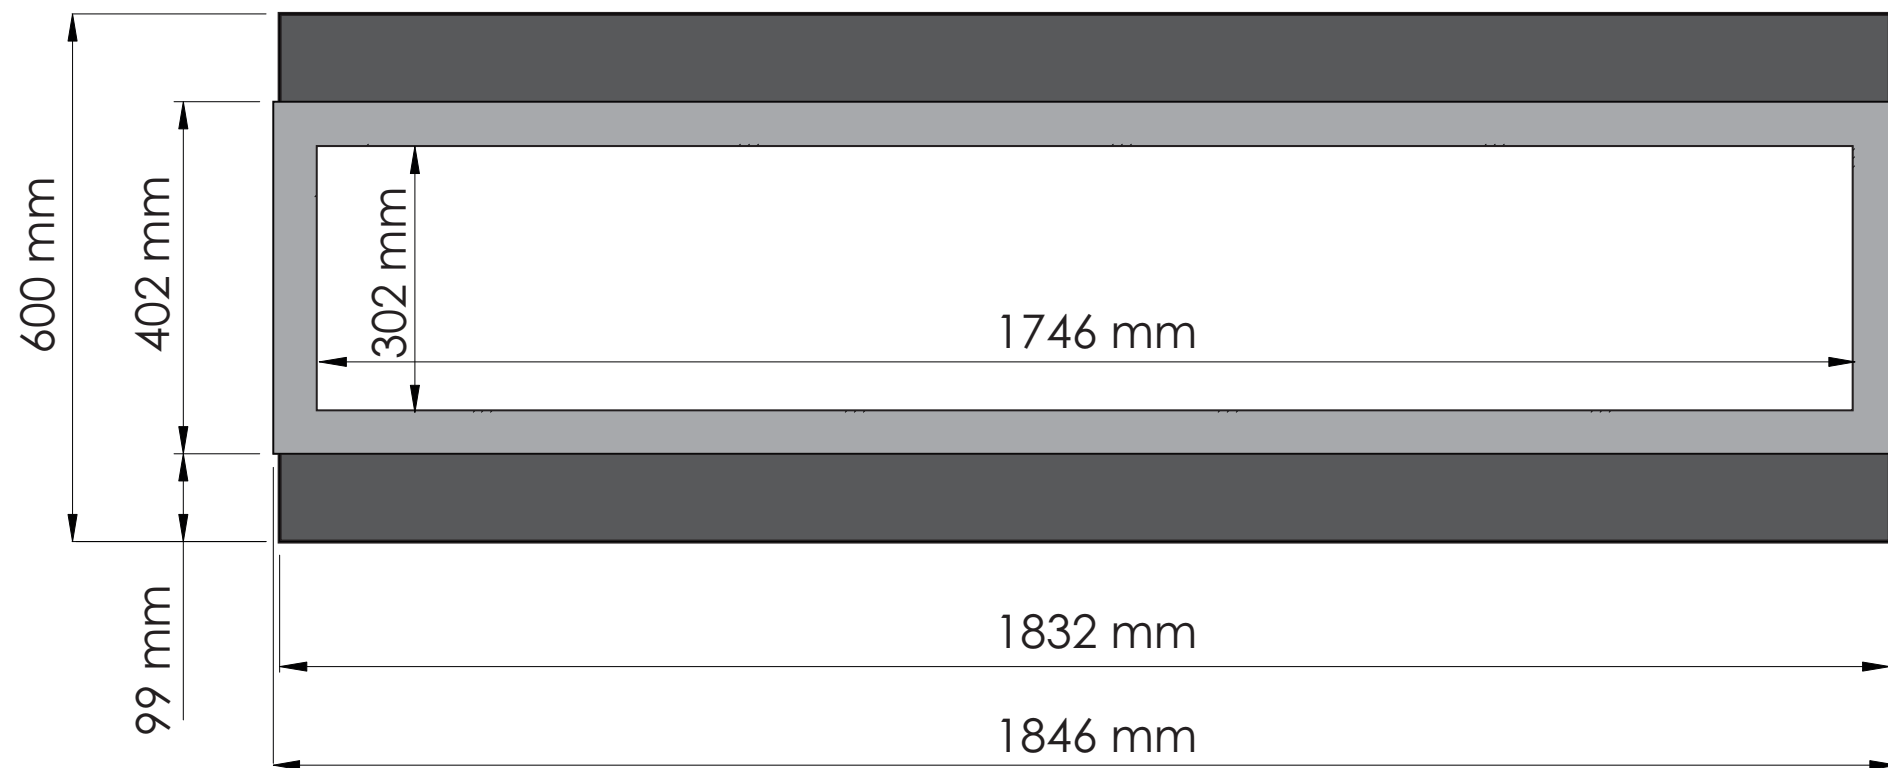

TECHNICAL SPECIFICATIONS		
VOLTS	120	
AMPS	12.5	
WATTS	1500	
HEATER	HIGH	1500 watts
	LOW	750 watts
NO HEATER	22 watts	
LAMPS	QUANTITY	LED
	WATTS	
	TOTAL WATTS	22 watts
ROTOR MOTOR	1 at 5 watts	
HEIGHT, WIDTH, DEPTH	23 1/2 x 72 1/4 x 6 3/4	
GLASS VIEWING OPENING	12 x 68 3/4	
SURROUND SIZE	15 3/4 x 72 3/4	
SHIPPING SIZE	25 1/4 x 83 1/4 x 9 3/4	
SHIPPING WEIGHT	150 lbs	
GLASS FRONT	UNIT	
		Included
PLUG LOCATION	Left Side	
CORD LENGTH	76"	
APPROX. HEATING AREA	400 sq ft	

SERIES BUILT IN	MODEL BI-72-SLIM		REV 1
SCALE 1" = 1'-0"	DATE: 7/1/2015		SHEET 1 OF 1

TECHNICAL SPECIFICATIONS		
VOLTS	120	
AMPS	12.5	
WATTS	1500	
HEATER	HIGH	1500 watts
	LOW	750 watts
NO HEATER	22 watts	
LAMPS	QUANTITY	LED
	WATTS	
	TOTAL WATTS	22 watts
ROTOR MOTOR	1 at 5 watts	
HEIGHT, WIDTH, DEPTH	60 x 183.2 x 17.2 cm	
GLASS VIEWING OPENING	30.2 x 174.6 cm	
SURROUND SIZE	40.2 x 184.6 cm	
SHIPPING SIZE	64 x 211 x 24.8 cm	
SHIPPING WEIGHT	68 kg	
	UNIT	
GLASS FRONT	Included	
PLUG LOCATION	Left Side	
CORD LENGTH	193 cm	
APPROX. HEATING AREA	37 sqm	

SERIES	MODEL		REV
BUILT IN	BI-72-SLIM		1
SCALE 1:12	DATE: 7/1/2015	SHEET 1 OF 1	