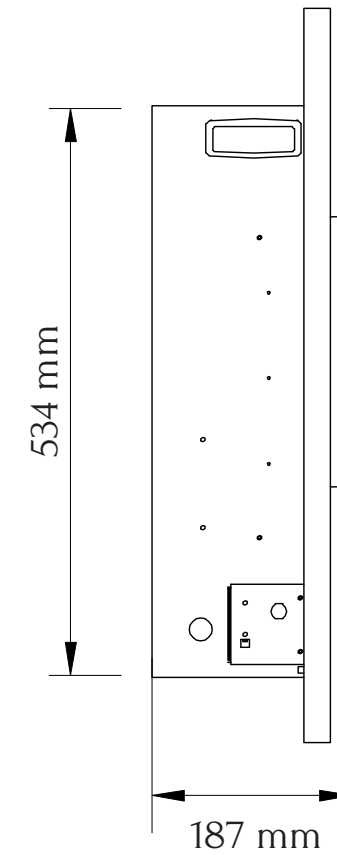

TECHNICAL SPECIFICATIONS

VOLTS		120
AMPS		12.5
WATTS		1500
HEATER	HIGH	1500 watts
	LOW	750 watts
NO HEATER		19 watts
LAMPS	QUANTITY	LED
	WATTS	
	TOTAL WATTS	22 watts
ROTOR MOTOR		1 at 5 watts
HEIGHT, WIDTH, DEPTH		21 x 33 1/2 x 5 5/8
GLASS VIEWING OPENING		9 7/8 x 31 3/8
SURROUND SIZE		27 x 48
SHIPPING SIZE		30 1/4 x 50 1/2 x 10 1/4
SHIPPING WEIGHT		73 lbs
STEEL SURROUND	UNIT	
		Included
PLUG LOCATION		Left Side
CORD LENGTH		76"
APPROX. HEATING AREA		400 sq ft

SERIES LINEAR	MODEL WM-FML-48		REV 1
SCALE 1" = 1'-0"	DATE: 9/1/2014		SHEET 1 OF 1

TECHNICAL SPECIFICATIONS

VOLTS		120
AMPS		12.5
WATTS		1500
HEATER	HIGH	1500 watts
	LOW	750 watts
NO HEATER		19 watts
LAMPS	QUANTITY	LED
	WATTS	
	TOTAL WATTS	22 watts
ROTOR MOTOR		1 at 5 watts
HEIGHT, WIDTH, DEPTH		53.4 x 85.2 x 14.2 cm
GLASS VIEWING OPENING		25.2 x 79.6 cm
SURROUND SIZE		68.6 x 122 cm
SHIPPING SIZE		76.8 x 128.1 x 25.5 cm
SHIPPING WEIGHT		33 kg
	UNIT	
	STEEL SURROUND	Included
PLUG LOCATION		Left Side
CORD LENGTH		193 cm
APPROX. HEATING AREA		37 sqm

SERIES	MODEL		REV
LINEAR	WM-FML-48		1
SCALE 1:12	DATE: 9/1/2014	SHEET 1 OF 1	