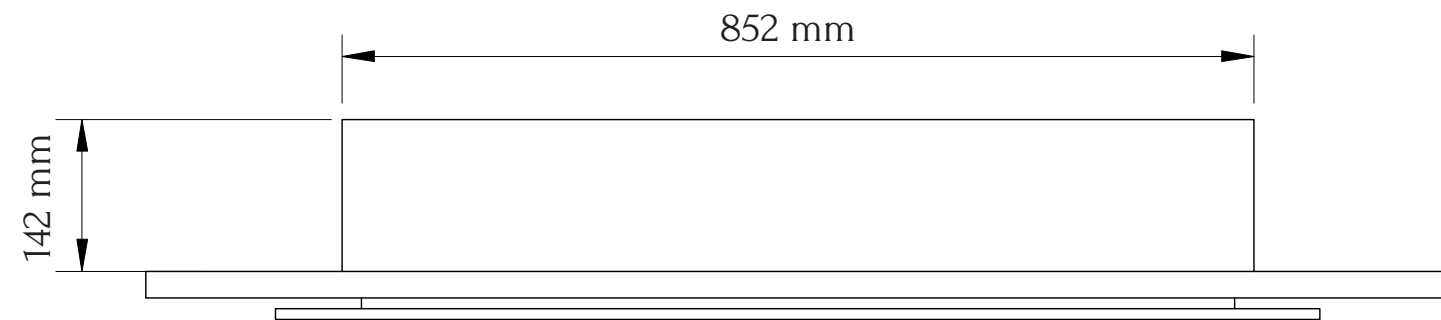

TECHNICAL SPECIFICATIONS

VOLTS		120
AMPS		12.5
WATTS		1500
HEATER	HIGH	1500 watts
	LOW	750 watts
NO HEATER		19 watts
LAMPS	QUANTITY	LED
	WATTS	
	TOTAL WATTS	22 watts
ROTOR MOTOR		1 at 5 watts
HEIGHT, WIDTH, DEPTH		21 x 33 1/2 x 5 5/8
GLASS VIEWING OPENING		9 7/8 x 31 3/8
SURROUND SIZE		27 x 48
SHIPPING SIZE		30 1/4 x 50 1/2 x 10 1/4
SHIPPING WEIGHT		73 lbs
STEEL SURROUND	UNIT	
		Included
PLUG LOCATION		Left Side
CORD LENGTH		76"
APPROX. HEATING AREA		400 sq ft

SERIES LINEAR	MODEL WM-FML-48		REV 1
SCALE 1" = 1'-0"	DATE: 9/1/2014		SHEET 1 OF 1

TECHNICAL SPECIFICATIONS

VOLTS		120
AMPS		12.5
WATTS		1500
HEATER	HIGH	1500 watts
	LOW	750 watts
NO HEATER		19 watts
LAMPS	QUANTITY	LED
	WATTS	
	TOTAL WATTS	22 watts
ROTOR MOTOR		1 at 5 watts
HEIGHT, WIDTH, DEPTH		53.4 x 85.2 x 14.2 cm
GLASS VIEWING OPENING		25.2 x 79.6 cm
SURROUND SIZE		68.6 x 122 cm
SHIPPING SIZE		76.8 x 128.1 x 25.5 cm
SHIPPING WEIGHT		33 kg
	UNIT	
	STEEL SURROUND	Included
PLUG LOCATION		Left Side
CORD LENGTH		193 cm
APPROX. HEATING AREA		37 sqm

SERIES	MODEL		REV
LINEAR	WM-FML-48		1
SCALE 1:12	DATE: 9/1/2014	SHEET 1 OF 1	