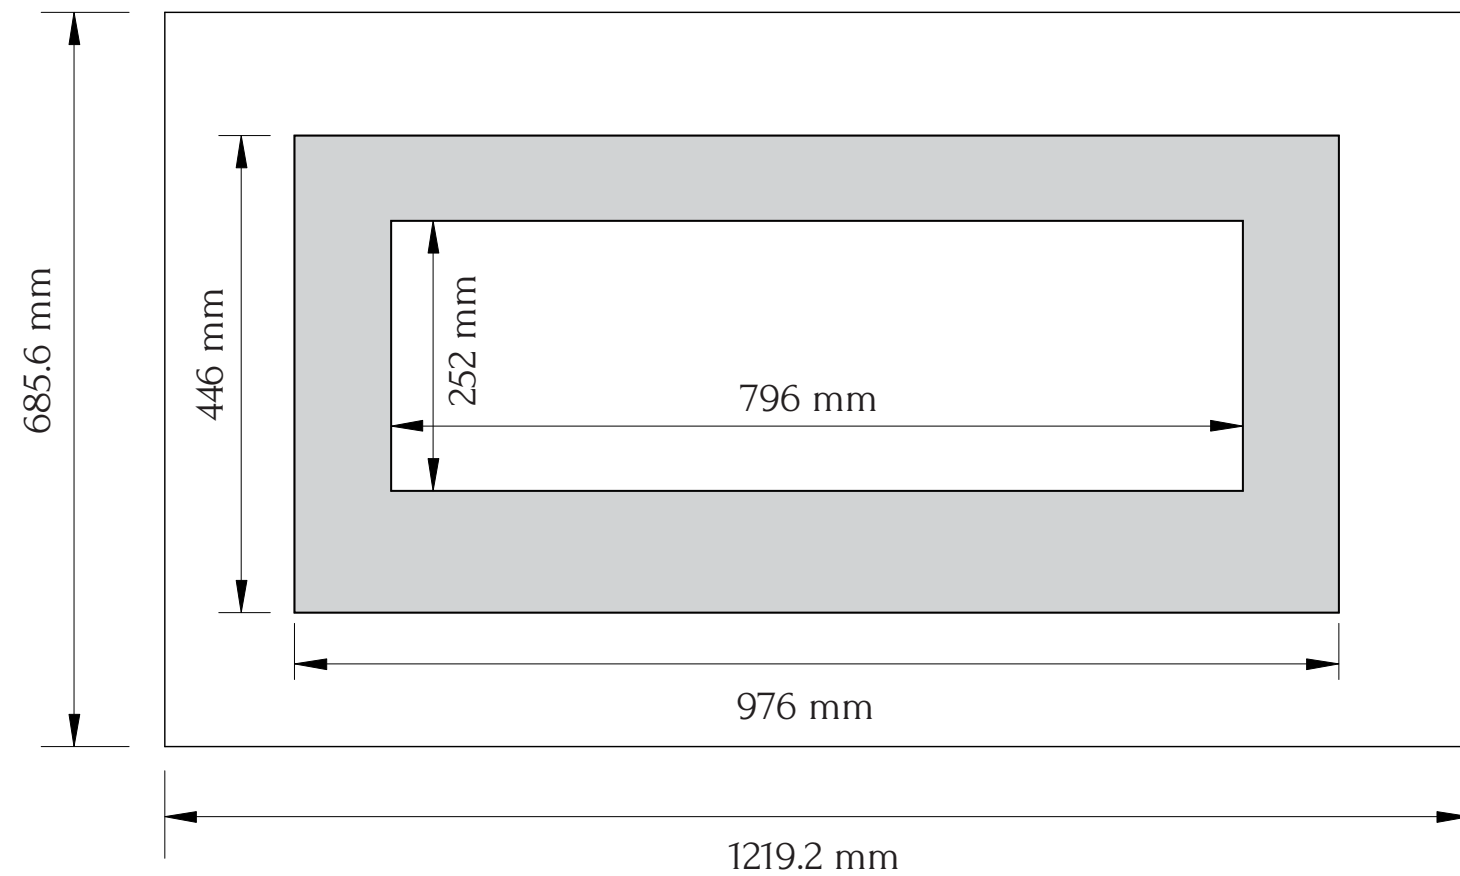

TECHNICAL SPECIFICATIONS

VOLTS		120
AMPS		12.5
WATTS		1500
HEATER	HIGH	1500 watts
	LOW	750 watts
NO HEATER		19 watts
LAMPS	QUANTITY	LED
	WATTS	
	TOTAL WATTS	22 watts
ROTOR MOTOR		1 at 5 watts
HEIGHT, WIDTH, DEPTH		21 x 33 1/2 x 5 5/8
GLASS VIEWING OPENING		9 7/8 x 31 3/8
SURROUND SIZE		27 x 48
SHIPPING SIZE		30 1/4 x 50 1/2 x 10 1/4
SHIPPING WEIGHT		73 lbs
STEEL SURROUND	UNIT	
		Included
PLUG LOCATION		Left Side
CORD LENGTH		76"
APPROX. HEATING AREA		400 sq ft

SERIES LINEAR	MODEL WM-FML-48		REV 1
SCALE 1" = 1'-0"	DATE: 9/1/2014		SHEET 1 OF 1

TECHNICAL SPECIFICATIONS

VOLTS		120
AMPS		12.5
WATTS		1500
HEATER	HIGH	1500 watts
	LOW	750 watts
NO HEATER		19 watts
LAMPS	QUANTITY	LED
	WATTS	
	TOTAL WATTS	22 watts
ROTOR MOTOR		1 at 5 watts
HEIGHT, WIDTH, DEPTH		53.4 x 85.2 x 14.2 cm
GLASS VIEWING OPENING		25.2 x 79.6 cm
SURROUND SIZE		68.6 x 122 cm
SHIPPING SIZE		76.8 x 128.1 x 25.5 cm
SHIPPING WEIGHT		33 kg
	UNIT	
	STEEL SURROUND	Included
PLUG LOCATION		Left Side
CORD LENGTH		193 cm
APPROX. HEATING AREA		37 sqm

SERIES	MODEL		REV
LINEAR	WM-FML-48		1
SCALE 1:12	DATE: 9/1/2014	SHEET 1 OF 1	